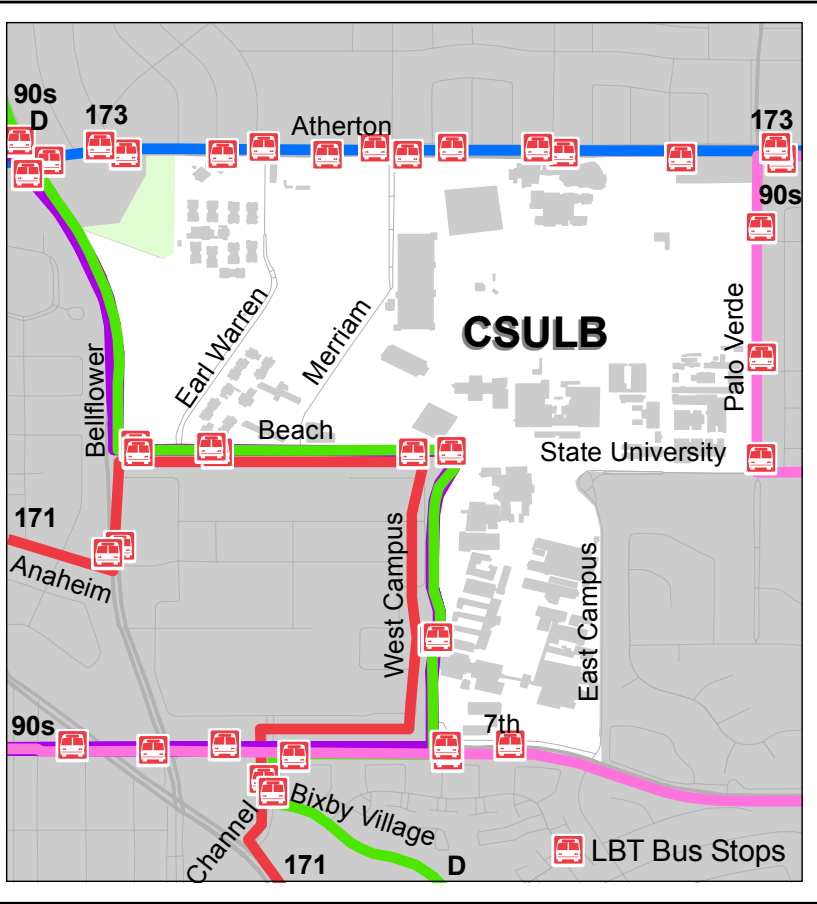

LONG BEACH TRANSIT SERVICE TO CSULB

Long Beach Transit

Direct Bus Routes to CSULB

- Passport D
- 81
- 90s: 91, 92, 93, 94, 96
- 171
- 173
- Other LBT Routes

Metro

- M Green Line Stations
- M Blue Line Stations
- Metro Blue Line
- Metro Green Line

JA:GEO\Projects\j\marketing\csulb_map