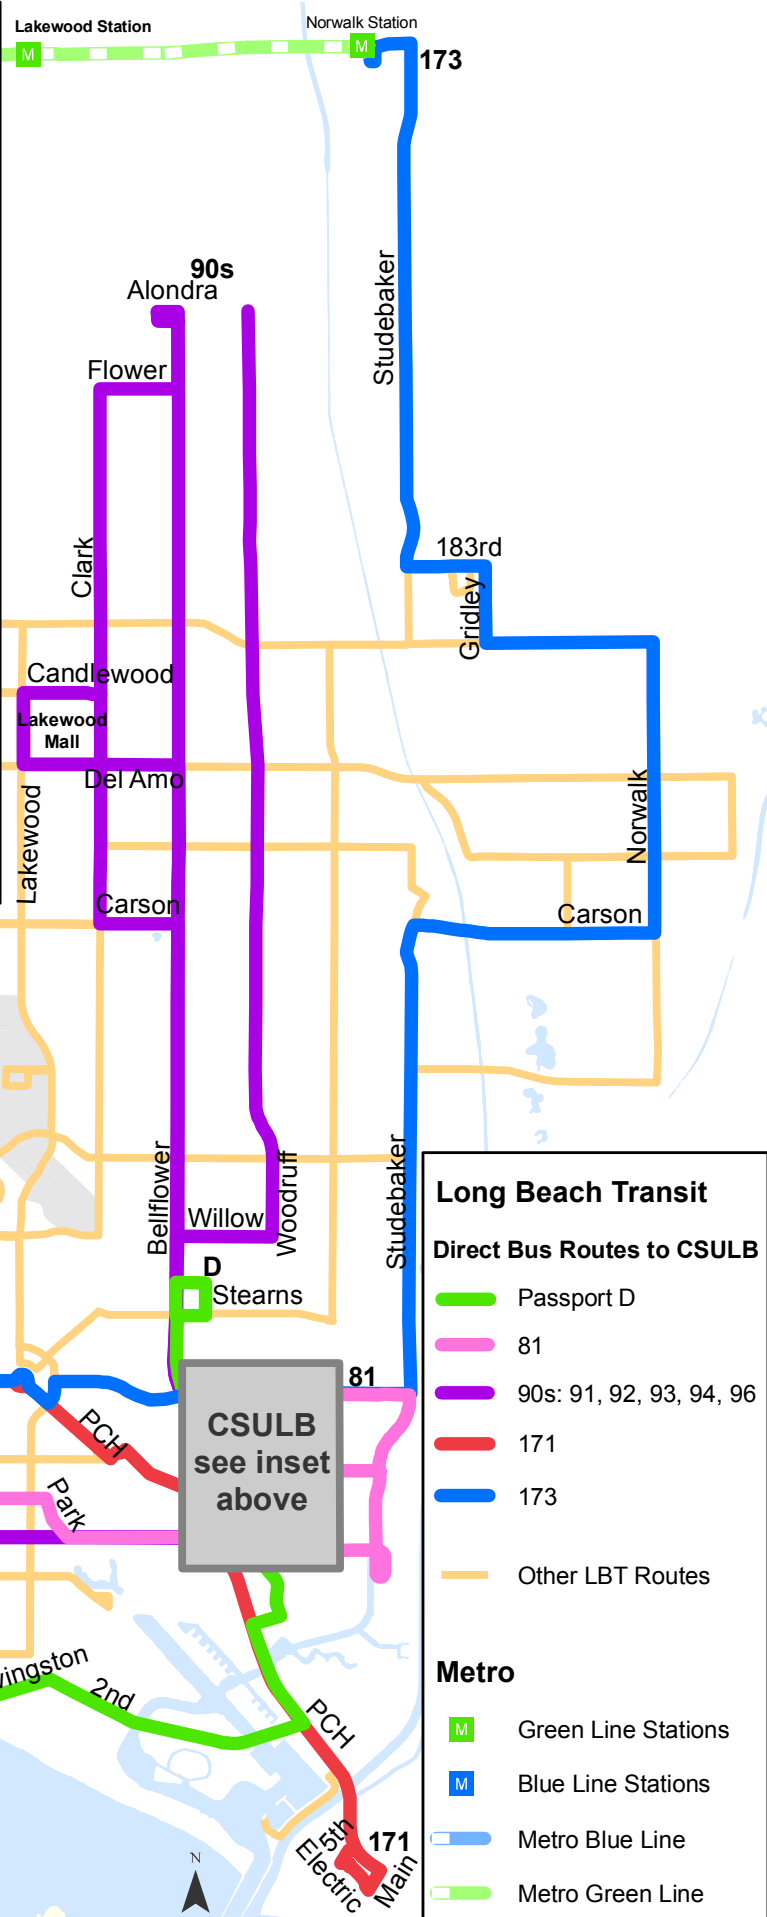

LONG BEACH TRANSIT SERVICE TO CSULB

Long Beach Transit

Direct Bus Routes to CSULB

- Passport D
- 81
- 90s: 91, 92, 93, 94, 96
- 171
- 173
- Other LBT Routes

Metro

- M Green Line Stations
- M Blue Line Stations
- Metro Blue Line
- Metro Green Line

JA:GEO\Projects\j\marketing\csulb_map