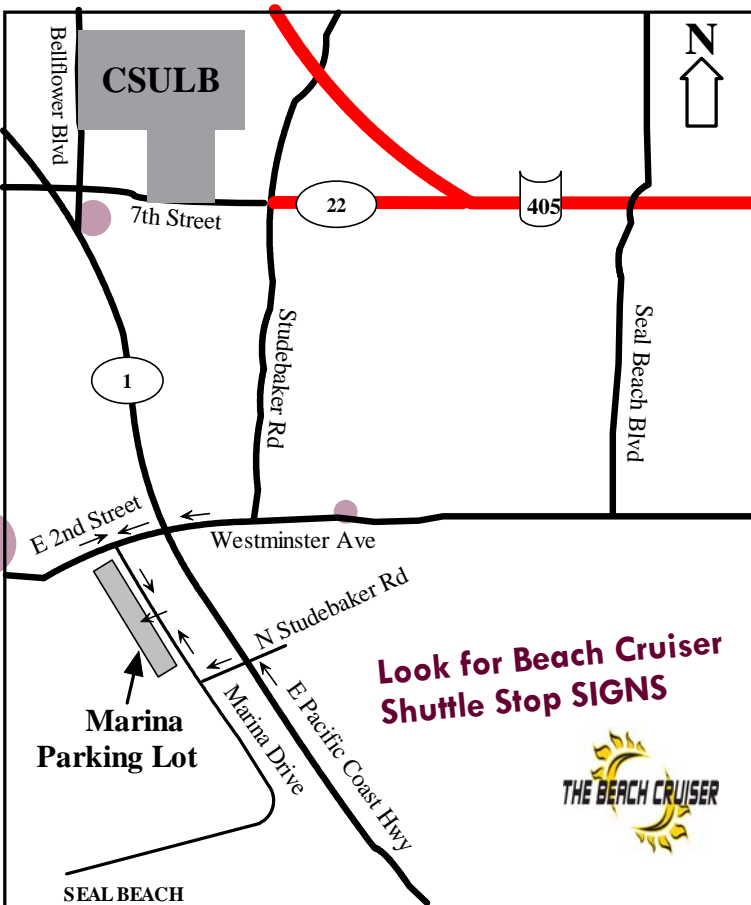

Beach Cruiser

Directions:

From Huntington Beach/Seal Beach

West PCH
Left on N. Studebaker
Right on East Marina Drive
Marina Parking Lot is on the left

From Westminster

West on Westminster Ave.
Pass PCH, Continue on 2nd Street
Left on East Marina Drive
Marina Parking Lot is on the right

From CSULB

Right on Palo Verde
Left on Anaheim Road
Right on Studebaker
Right on Westminster Ave.
Left on Marina Drive
Marina Parking Lot is on the right

FREE PARK AND RIDE PROGRAM

Back by Popular Demand is CSULB's Beach Cruiser. **FREE PARKING** at the Marina (2nd Street/PCH). **FREE SHUTTLES** to and from campus. The perfect solution to ease the stress of starting the new semester.

Extended Shuttles Hours: Monday thru Thursday 8 am to 10:15pm, with the last drop off from CSULB at 10:15p.m.